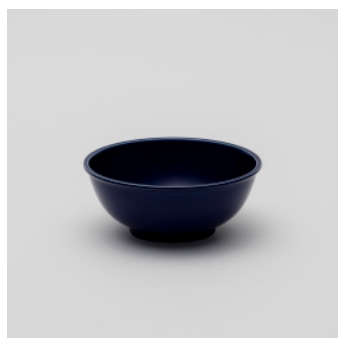

PN: GS/013
Name: Plate 130
Color: Blue
Size: φ130 H15
Price: ¥1,400

PN: GS/014
Name: Plate 130
Color: Pistachio
Size: φ130 H15
Price: ¥1,400

PN: GS/015
Name: Plate 190
Color: White
Size: φ190 H15
Price: ¥2,400

PN: GS/016
Name: Plate 190
Color: Clay Beige
Size: φ190 H15
Price: ¥2,400

PN: GS/017
Name: Plate 240
Color: White
Size: φ240 H15
Price: ¥4,000

PN: GS/018
Name: Plate 240
Color: Clay Beige
Size: φ240 H15
Price: ¥4,000

PN: GS/019
Name: Deep Plate 190
Color: White
Size: φ190 H48
Price: ¥3,000

PN: GS/020
Name: Deep Plate 190
Color: Clay Beige
Size: φ190 H48
Price: ¥3,000

PN: GS/021
Name: Bowl 130
Color: White
Size: φ130 H55
Price: ¥1,800