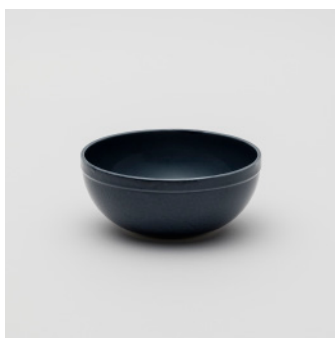

PN: TY/011
Name: Rim Plate 240
Color: Gray
Size: φ240 H16
Price: ¥6,900

PN: TY/012
Name: Plate 140
Color: White
Size: φ140 H20
Price: ¥1,500

PN: TY/013
Name: Plate 140
Color: Black
Size: φ140 H20
Price: ¥1,900

PN: TY/014
Name: Plate 140
Color: Gray
Size: φ140 H20
Price: ¥2,200

PN: TY/015
Name: Plate 200
Color: White
Size: φ200 H20
Price: ¥2,400

PN: TY/016
Name: Plate 200
Color: Black
Size: φ200 H20
Price: ¥3,000

PN: TY/017
Name: Plate 200
Color: Gray
Size: φ200 H20
Price: ¥3,600

PN: TY/018
Name: Plate 260
Color: White
Size: φ260 H20
Price: ¥4,700

PN: TY/019
Name: Plate 260
Color: Black
Size: φ260 H20
Price: ¥5,900

PN: TY/020
Name: Plate 260
Color: Gray
Size: φ260 H20
Price: ¥7,000

PN: TY/021
Name: Bowl 140
Color: White
Size: φ140 H60
Price: ¥1,900

PN: TY/022
Name: Bowl 140
Color: Black
Size: φ140 H60
Price: ¥2,400