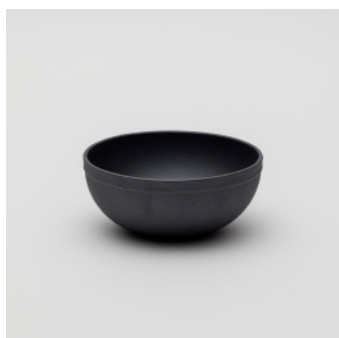

PN: TY/014
Name: Plate 140
Color: Gray
Size: φ140 H20
Price: ¥2,200

PN: TY/015
Name: Plate 200
Color: White
Size: φ200 H20
Price: ¥2,400

PN: TY/016
Name: Plate 200
Color: Black
Size: φ200 H20
Price: ¥3,000

PN: TY/017
Name: Plate 200
Color: Gray
Size: φ200 H20
Price: ¥3,600

PN: TY/018
Name: Plate 260
Color: White
Size: φ260 H20
Price: ¥4,700

PN: TY/019
Name: Plate 260
Color: Black
Size: φ260 H20
Price: ¥5,900

PN: TY/020
Name: Plate 260
Color: Gray
Size: φ260 H20
Price: ¥7,000

PN: TY/021
Name: Bowl 140
Color: White
Size: φ140 H60
Price: ¥1,900

PN: TY/022
Name: Bowl 140
Color: Black
Size: φ140 H60
Price: ¥2,400

PN: TY/023
Name: Bowl 140
Color: Gray
Size: φ140 H60
Price: ¥2,800

PN: TY/024
Name: Bowl 200
Color: White
Size: φ200 H60
Price: ¥3,500

PN: TY/025
Name: Bowl 200
Color: Black
Size: φ200 H60
Price: ¥4,400